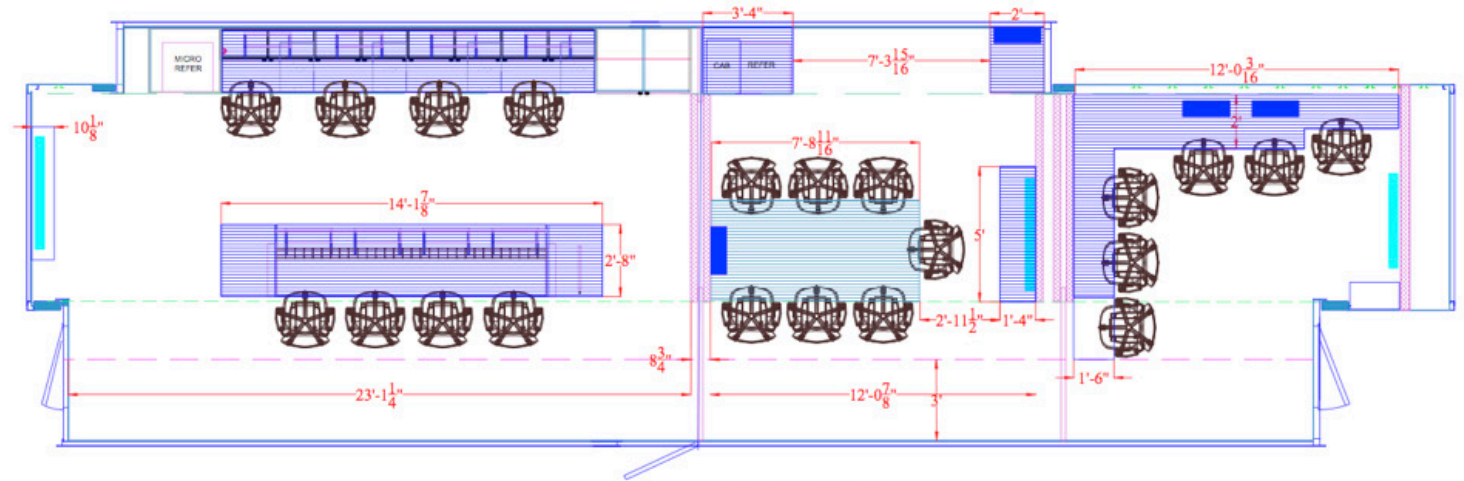

ONSITE COMMAND CENTER | BROADCAST | FILM SUPPORT UNIT

3 ROOM LAYOUT

UNIT INCLUDES:

- 47" HD LCD TV's
- WiFi Network with Printer
- 5.1 Blue Sky Surround Sound Monitoring System
- St Single Mode Fiber
- HD Grade Coax
- Cat 6 Cable
- XLR Audio
- Onboard 30kw Generator
- Self Tuning Direct TV System
- 20 Line Phone System
- Refrigerator / Microwave / Coffee Makers

www.puremobileproductions.com
3070 West California Ave, Suite E
Salt Lake City, UT 84104

FRONT TECH AREA/OFFICE

CONFERENCE ROOM/GREEN ROOM

REAR OFFICE/NEWSROOM

TRADITIONAL INTEGRATION