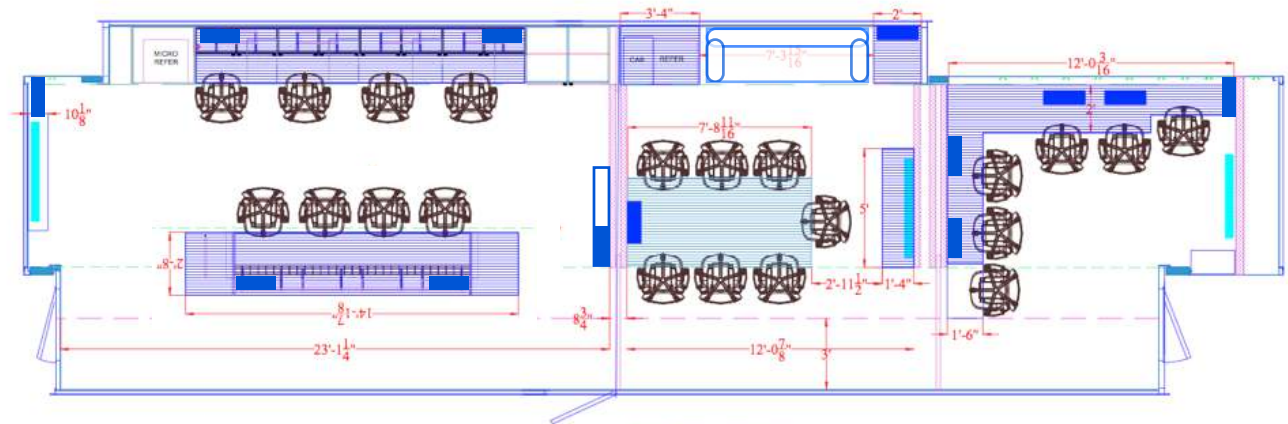

PURE

MOBILE PRODUCTIONS

A Royal Broadcast Group Company

www.puremobileproductions.com
3070 West California Ave, Suite E
Salt Lake City, UT 84104